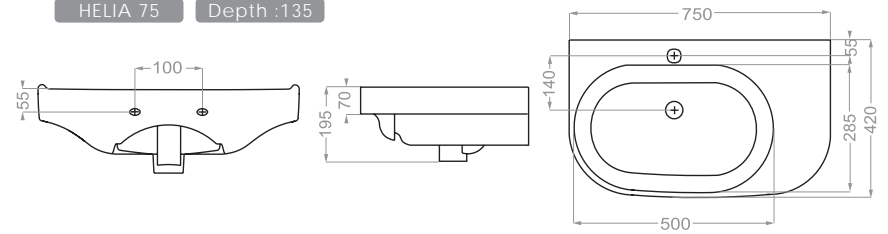

Technical
Information (mm)

Depth :110

Technical Information (mm)

Depth :105

Technical Information (mm)

FLORA 50 Depth : 120

Technical Information (mm)

FLORA 60 Depth : 130

Technical Information (mm)

Depth :105

Technical Information (mm)

GRAVITY 60 Depth :120

Technical Information (mm)

GRAVITY 75 Depth :105

Technical Information (mm)

HELIA 65 Depth :130

HELIA 75 Depth :135

Technical Information (mm)

Technical Information (mm)

LIUNA 50 Depth : 100

Technical Information (mm)

LIUNA 65 Depth :115

LIUNA 75 Depth :115

Technical Information (mm)

Depth :105

Technical Information (mm)

Depth :130

Technical Information (mm)

Depth :95

Technical Information (mm)

Depth :120

Technical Information (mm)