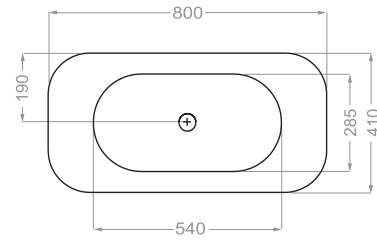

HELIA 75 Depth :135

Technical Information (mm)

Technical Information (mm)

LIUNA 50 Depth : 100

Technical Information (mm)

LIUNA 65 Depth :115

LIUNA 75 Depth :115

Technical Information (mm)

Depth :105

Technical Information (mm)

Depth :130

Technical Information (mm)

Depth :95

Technical Information (mm)

Depth :120

Technical Information (mm)

Depth: 100

Technical Information (mm)

Depth : 95

Technical Information (mm)

OPAL 55 Depth :125

Technical Information (mm)

OPAL 60 Depth : 120

Technical Information (mm)

Depth :130

Technical Information (mm)

Technical Information (mm)

Depth :115

Technical Information (mm)

Depth : 110

Technical Information (mm)

Depth :90