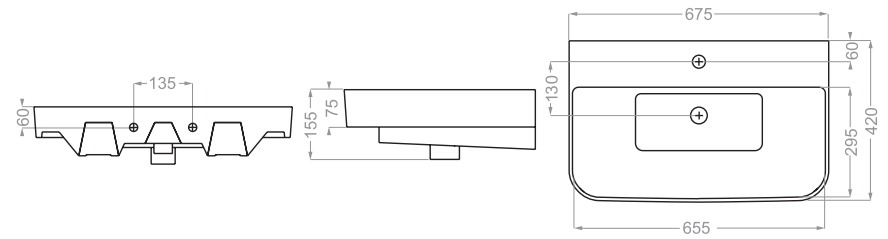

Technical Information (mm)

Depth :120

Technical Information (mm)

UNIQUE 50 Depth :95

Technical Information (mm)

UNIQUE 70 Depth : 100

Technical Information (mm)

VICTORIA 60 Depth : 130