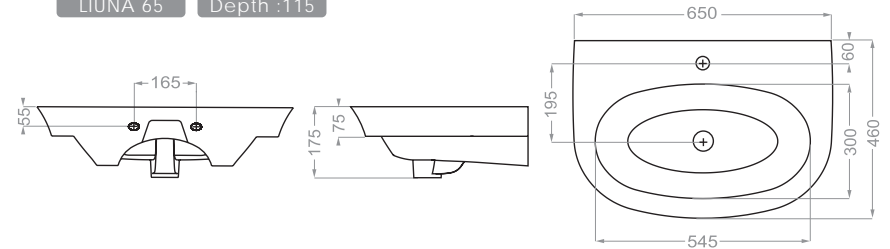

Technical Information (mm)

Depth :105

Technical Information (mm)

GRAVITY 60 Depth :120

Technical Information (mm)

GRAVITY 75 Depth :105

Technical Information (mm)

HELIA 65 Depth :130

HELIA 75 Depth :135

Technical Information (mm)

Technical Information (mm)

LIUNA 50 Depth : 100

Technical Information (mm)

LIUNA 65 Depth :115

LIUNA 75 Depth :115

Technical Information (mm)

Depth :105

Technical Information (mm)

Depth :130

Technical Information (mm)

Depth :95

Technical Information (mm)

Depth :120

Technical Information (mm)