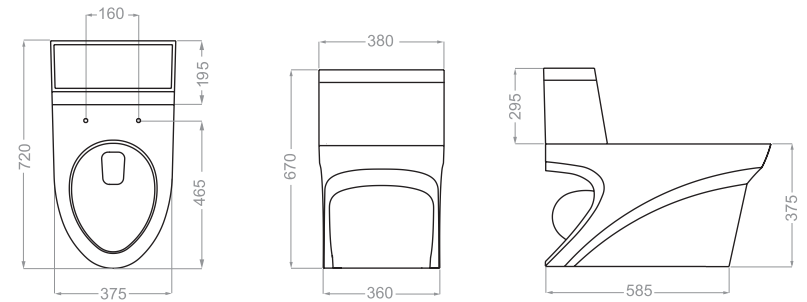

Technical Information (mm)

Outlet diameter:90 S trap:215