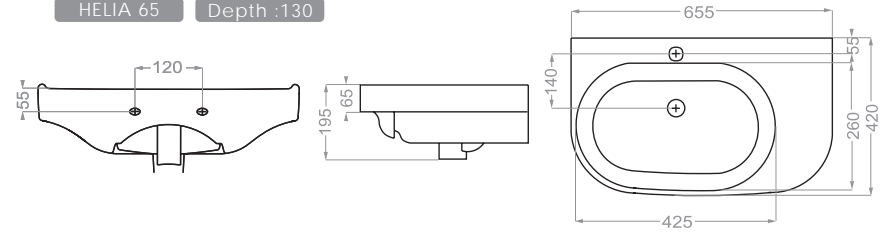

Technical
Information (mm)

Depth :110

Technical Information (mm)

Depth :105

Technical Information (mm)

FLORA 50 Depth : 120

Technical Information (mm)

FLORA 60 Depth : 130

Technical Information (mm)

Depth :105

Technical Information (mm)

GRAVITY 60 Depth :120

Technical Information (mm)

GRAVITY 75 Depth :105

Technical Information (mm)

HELIA 65 Depth :130

HELIA 75 Depth :135

Technical Information (mm)

Technical Information (mm)

LIUNA 50 Depth : 100

Technical Information (mm)

LIUNA 65 Depth :115

LIUNA 75 Depth :115

Technical Information (mm)

Depth :105

Technical Information (mm)

Depth :130

Technical Information (mm)

Depth :95

Technical Information (mm)

Depth :120

Technical Information (mm)