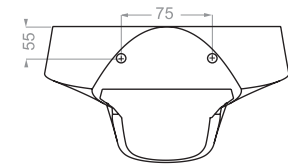

Technical Information (mm)

Depth :115