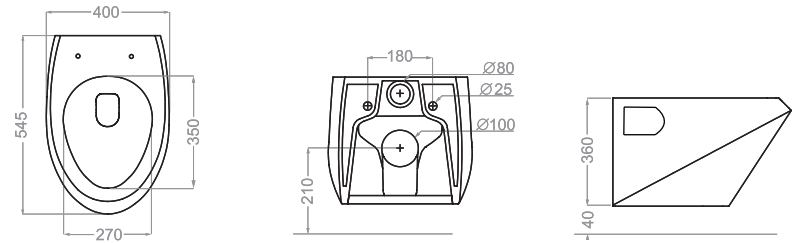

A gold floor lamp with a tall, slender, spiral-shaped base and a white, bowl-shaped shade. The lamp is positioned on the right side of the room, casting a warm glow.

Technical Information (mm)

Outlet diameter:90 S trap:215

Technical Information (mm)

Technical Information (mm)

Technical Information (mm)

Outlet diameter:75 S trap:200

Technical Information (mm)

Outlet diameter:95 S trap:230

Technical Information (mm)

پارمیس ۳ اینچ | PARMIS 3 inches 
ONE PIECE TOILET