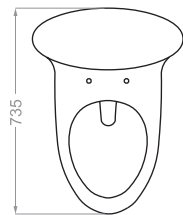

A gold floor lamp with a tall, slender, spiral-shaped base and a white, bowl-shaped shade. The lamp is positioned on the right side of the room, casting a warm glow.

Technical Information (mm)

Outlet diameter:90 S trap:215

Technical Information (mm)

Technical Information (mm)

Technical Information (mm)

Outlet diameter:75 S trap:200

Technical Information (mm)

Outlet diameter:95 S trap:230

Technical Information (mm)

پارمیس ۳ اینچ | PARMIS 3 inches 
ONE PIECE TOILET

Technical Information (mm)

Outlet diameter:100 S trap:210

پلاتوس | PLAUTUS 
ONE PIECE TOILET

Technical Information (mm)

Outlet diameter: 100

S trap: 190

Technical Information (mm)

Outlet diameter:100 S trap:190

Technical Information (mm)

AQUA | اکوا

S trap:230

CACTUS | کاکتوس

DIBA | ديبا

S trap:270 outlet diameter:90

Technical Information (mm)

GLAYOL | گلایل