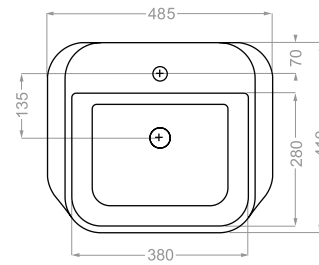

Depth: 100

Technical Information (mm)

Depth : 95

Technical Information (mm)

OPAL 55 Depth :125

Technical Information (mm)

OPAL 60 Depth : 120

Technical Information (mm)

Depth :130

Technical Information (mm)

Technical Information (mm)

Depth :115

Technical Information (mm)

Depth : 110

Technical Information (mm)

Depth :90