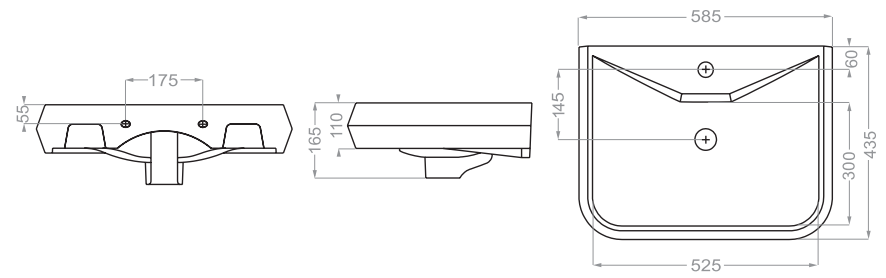

Technical Information (mm)

Depth :105

Technical Information (mm)

GRAVITY 60 Depth :120

Technical Information (mm)

GRAVITY 75 Depth :105

Technical Information (mm)

HELIA 65 Depth :130

HELIA 75 Depth :135

Technical Information (mm)

Technical Information (mm)

LIUNA 50 Depth : 100

Technical Information (mm)

LIUNA 65 Depth :115

LIUNA 75 Depth :115

Technical Information (mm)