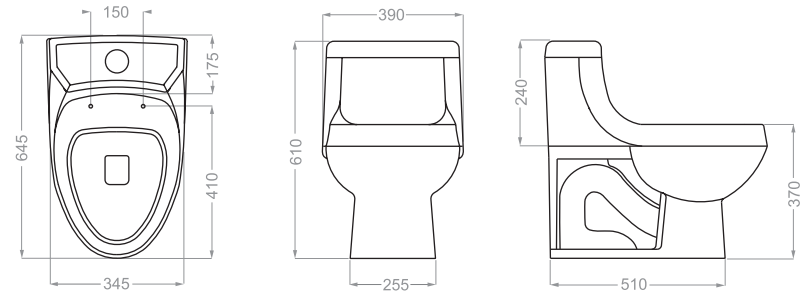

A gold floor lamp with a tall, slender, spiral-shaped base and a white, bowl-shaped shade. The lamp is positioned on the right side of the room, casting a warm glow.

Technical Information (mm)

Outlet diameter:90 S trap:215

Technical Information (mm)

Technical Information (mm)

Technical Information (mm)

Outlet diameter:75 S trap:200

Technical Information (mm)

Outlet diameter:95 S trap:230

Technical Information (mm)

پارمیس ۳ اینچ | PARMIS 3 inches 
ONE PIECE TOILET

Technical Information (mm)

Outlet diameter:100 S trap:210

پلاتوس | PLAUTUS 
ONE PIECE TOILET

Technical Information (mm)

Outlet diameter: 100

S trap: 190

Technical Information (mm)

Outlet diameter:100 S trap:190