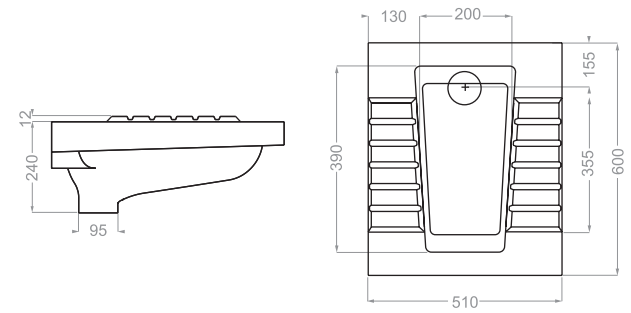

Technical Information (mm)

YAS | یاس

depth:135

EASTERN
TOILET

Technical Information (mm)

Technical Information (mm)

Technical Information (mm)

RIMLESS