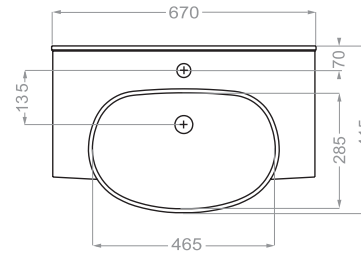

HELIA 75 Depth :135

Technical Information (mm)

Technical Information (mm)

LIUNA 50 Depth : 100

Technical Information (mm)

LIUNA 65 Depth :115

LIUNA 75 Depth :115

Technical Information (mm)

Depth :105

Technical Information (mm)

Depth :130

Technical Information (mm)

Depth :95

Technical Information (mm)

Depth :120

Technical Information (mm)

Depth: 100

Technical Information (mm)

Depth : 95

Technical Information (mm)

OPAL 55 Depth :125

Technical Information (mm)

OPAL 60 Depth : 120

Technical Information (mm)

Depth :130

Technical Information (mm)

Technical Information (mm)

Depth :115

Technical Information (mm)

Depth : 110

Technical Information (mm)

Depth :90