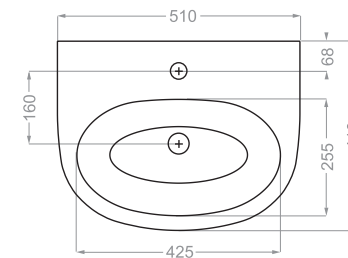

Technical Information (mm)

Depth :105

Technical Information (mm)

GRAVITY 60 Depth :120

Technical Information (mm)

GRAVITY 75 Depth :105

Technical Information (mm)

HELIA 65 Depth :130

HELIA 75 Depth :135

Technical Information (mm)

Technical Information (mm)

LIUNA 50 Depth : 100

Technical Information (mm)

LIUNA 65 Depth :115

LIUNA 75 Depth :115

Technical Information (mm)

Depth :105

Technical Information (mm)

Depth :130

Technical Information (mm)

Depth :95

Technical Information (mm)

Depth :120

Technical Information (mm)