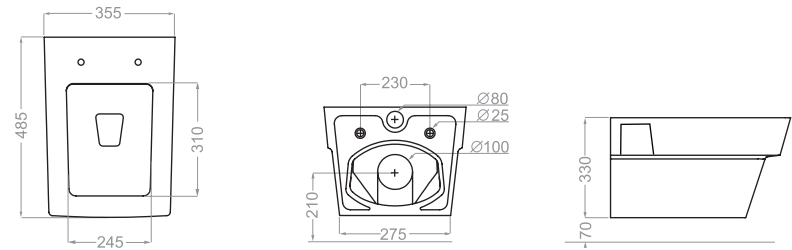

Technical Information (mm)