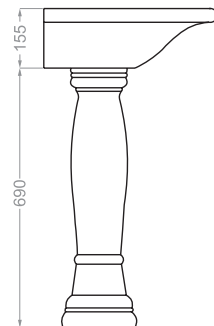

A gold floor lamp with a tall, slender, spiral-shaped base and a white, bowl-shaped shade. The lamp is positioned on the right side of the room, casting a warm glow.

Technical Information (mm)

Outlet diameter:90 S trap:215

WASHBASIN

Technical Information (mm)

Depth :115

Technical Information (mm)

Depth :120

Technical Information (mm)

AISAN | آيسان

depth:130

AQUA | آکوا

depth:135

AQUA SEMI PEDESTAL | آکوا نیم پایه

depth:135

Technical Information (mm)

ARIAN | آرين

depth:120

Technical Information (mm)

ATLAS | اطلس

depth:135

BARBER | سرشوی آر ایشگاه

depth:165

Technical Information (mm)

CAMELLIA | کاملیا

depth:130

DIBA | دیبا