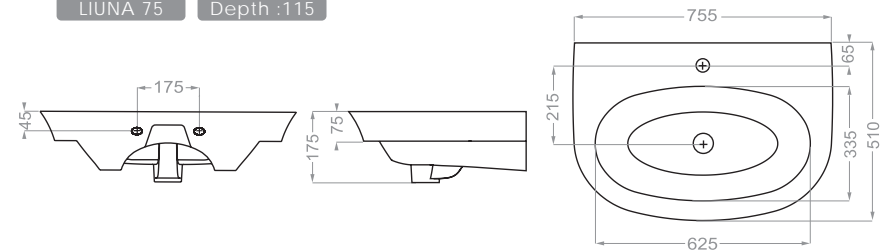

Technical Information (mm)

Depth :105

Technical Information (mm)

GRAVITY 60 Depth :120

Technical Information (mm)

GRAVITY 75 Depth :105

Technical Information (mm)

HELIA 65 Depth :130

HELIA 75 Depth :135

Technical Information (mm)

Technical Information (mm)

LIUNA 50 Depth : 100

Technical Information (mm)

LIUNA 65 Depth :115

LIUNA 75 Depth :115

Technical Information (mm)

Depth :105

Technical Information (mm)

Depth :130

Technical Information (mm)

Depth :95

Technical Information (mm)

Depth :120

Technical Information (mm)