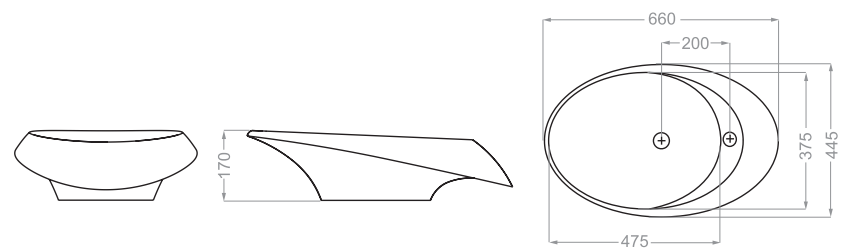

Technical
Information (mm)

Depth :110

Technical Information (mm)

Depth :105

Technical Information (mm)

FLORA 50 Depth : 120

Technical Information (mm)

FLORA 60 Depth : 130

Technical Information (mm)

Depth :105

Technical Information (mm)

GRAVITY 60 Depth :120

Technical Information (mm)

GRAVITY 75 Depth :105

Technical Information (mm)

HELIA 65 Depth :130