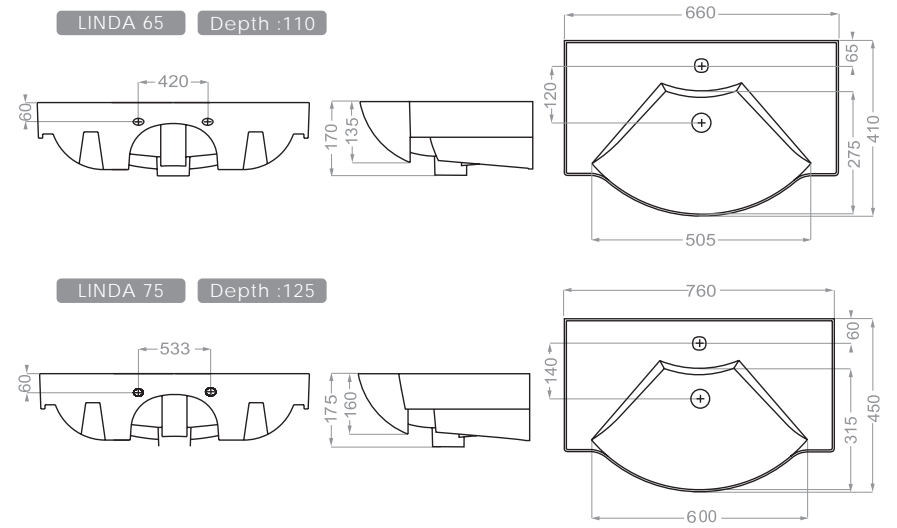

Technical
Information (mm)

Depth :110

Technical Information (mm)

Depth :105

Technical Information (mm)

FLORA 50 Depth : 120

Technical Information (mm)

FLORA 60 Depth : 130

Technical Information (mm)

Depth :105

Technical Information (mm)

GRAVITY 60 Depth :120

Technical Information (mm)

GRAVITY 75 Depth :105

Technical Information (mm)

HELIA 65 Depth :130

HELIA 75 Depth :135

Technical Information (mm)

Technical Information (mm)

LIUNA 50 Depth : 100

Technical Information (mm)

LIUNA 65 Depth :115

LIUNA 75 Depth :115

Technical Information (mm)