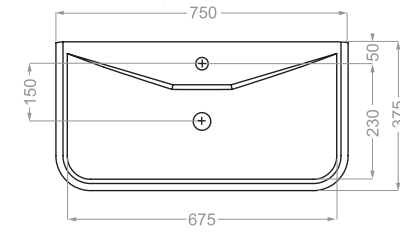

Technical
Information (mm)

Depth :110

Technical Information (mm)

Depth :105

Technical Information (mm)

FLORA 50 Depth : 120

Technical Information (mm)

FLORA 60 Depth : 130

Technical Information (mm)

Depth :105

Technical Information (mm)

GRAVITY 60 Depth :120

Technical Information (mm)

GRAVITY 75 Depth :105

Technical Information (mm)

HELIA 65 Depth :130

HELIA 75 Depth :135

Technical Information (mm)

Technical Information (mm)

LIUNA 50 Depth : 100

Technical Information (mm)

LIUNA 65 Depth :115

LIUNA 75 Depth :115

Technical Information (mm)

Depth :105

Technical Information (mm)

Depth :130

Technical Information (mm)

Depth :95

Technical Information (mm)

Depth :120

Technical Information (mm)