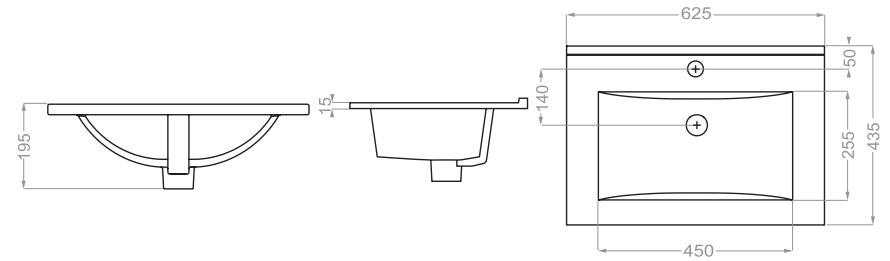

Technical
Information (mm)

Depth :110

Technical Information (mm)

Depth :105

Technical Information (mm)

FLORA 50 Depth : 120

Technical Information (mm)

FLORA 60 Depth : 130

Technical Information (mm)

Depth :105

Technical Information (mm)

GRAVITY 60 Depth :120

Technical Information (mm)

GRAVITY 75 Depth :105

Technical Information (mm)

HELIA 65 Depth :130