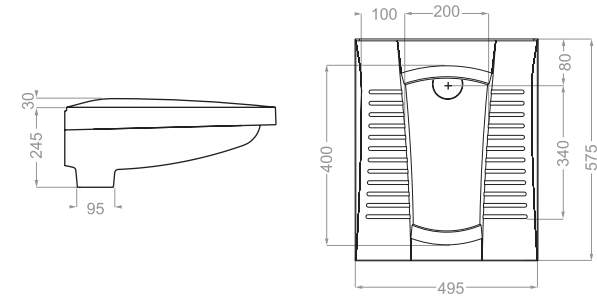

Technical Information (mm)

YAS | یاس

depth:135

EASTERN
TOILET

Technical Information (mm)

Technical Information (mm)

Technical Information (mm)

RIMLESS