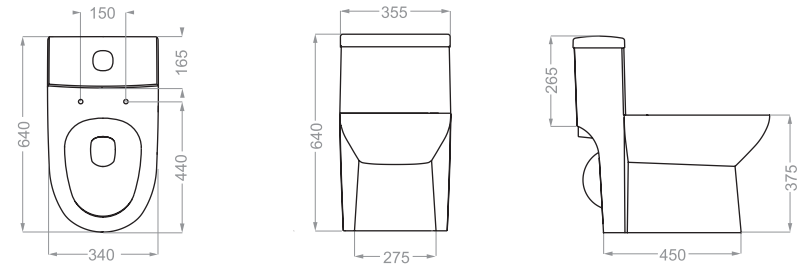

A gold floor lamp with a tall, slender, spiral-shaped base and a white, bowl-shaped shade. The lamp is positioned on the right side of the room, casting a warm glow.

Technical Information (mm)

Outlet diameter:90 S trap:215

Technical Information (mm)

Technical Information (mm)

Technical Information (mm)

Outlet diameter:75 S trap:200

Technical Information (mm)

Outlet diameter:95 S trap:230

Technical Information (mm)

پارمیس ۳ اینچ | PARMIS 3 inches 
ONE PIECE TOILET