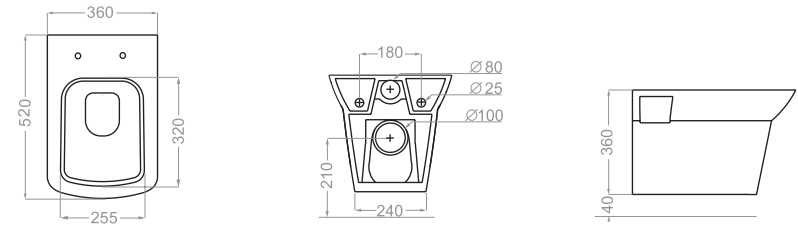

Technical Information (mm)