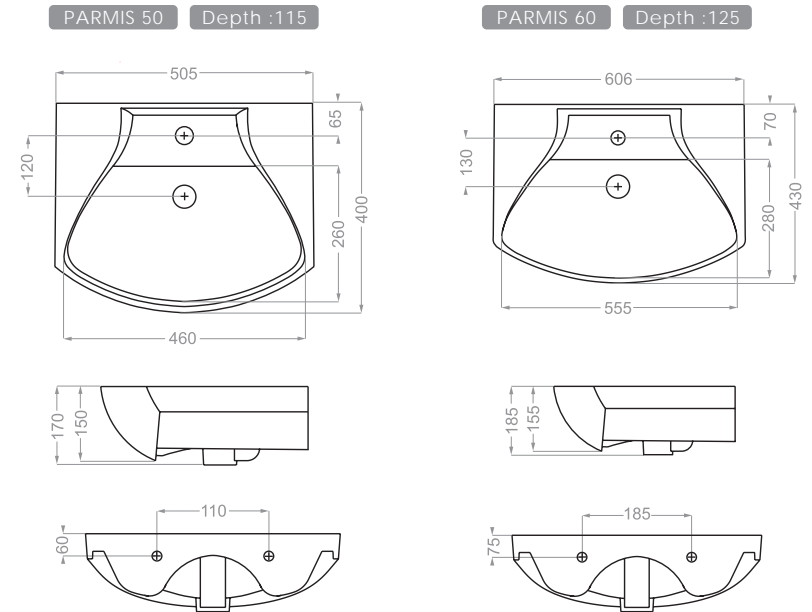

Depth :105

Technical Information (mm)

Depth :130

Technical Information (mm)

Depth :95

Technical Information (mm)

Depth :120

Technical Information (mm)

Depth: 100

Technical Information (mm)

Depth : 95

Technical Information (mm)

OPAL 55 Depth :125

Technical Information (mm)

OPAL 60 Depth : 120

Technical Information (mm)

Depth :130

Technical Information (mm)

Technical Information (mm)

Depth :115

Technical Information (mm)

Depth : 110

Technical Information (mm)

Depth :90