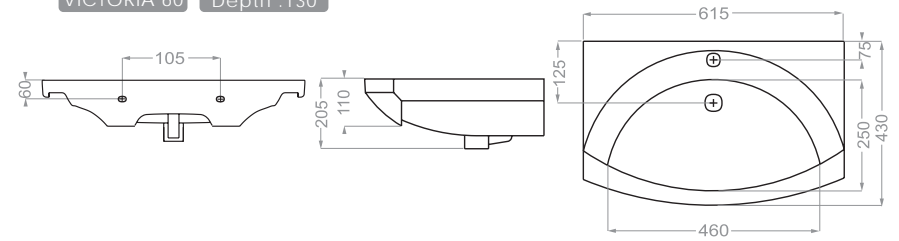

Depth :130

Technical Information (mm)

Technical Information (mm)

Depth :115

Technical Information (mm)

Depth : 110

Technical Information (mm)

Depth :90

Technical Information (mm)

Depth :120

Technical Information (mm)

UNIQUE 50 Depth :95

Technical Information (mm)

UNIQUE 70 Depth : 100

Technical Information (mm)

VICTORIA 60 Depth : 130