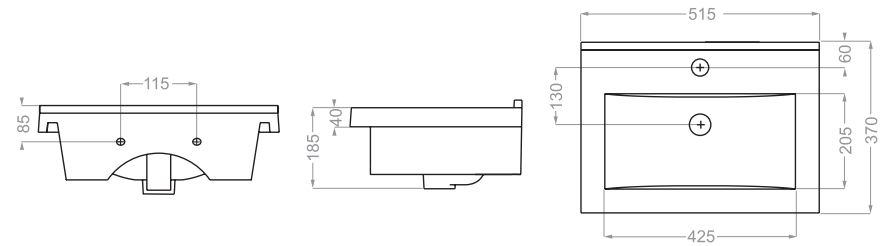

Technical
Information (mm)

Depth :110

Technical Information (mm)

Depth :105

Technical Information (mm)

FLORA 50 Depth : 120

Technical Information (mm)

FLORA 60 Depth : 130

Technical Information (mm)

Depth :105

Technical Information (mm)

GRAVITY 60 Depth :120

Technical Information (mm)

GRAVITY 75 Depth :105

Technical Information (mm)

HELIA 65 Depth :130