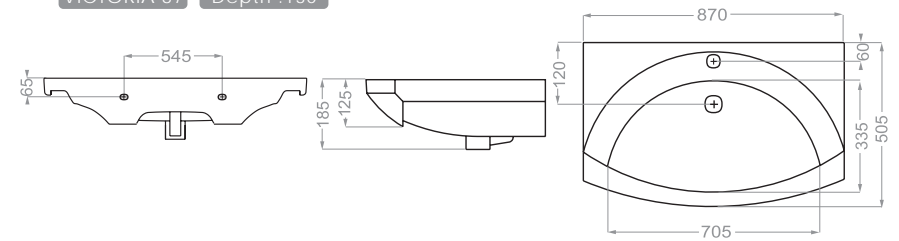

VICTORIA 87 Depth : 130