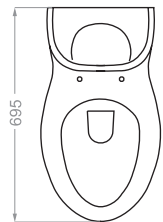

A gold floor lamp with a tall, slender, spiral-shaped base and a white, bowl-shaped shade. The lamp is positioned on the right side of the room, casting a warm glow.

Technical Information (mm)

Outlet diameter:90 S trap:215

Technical Information (mm)

Technical Information (mm)

Technical Information (mm)

Outlet diameter:75 S trap:200

Technical Information (mm)

Outlet diameter:95 S trap:230

Technical Information (mm)

پارمیس ۳ اینچ | PARMIS 3 inches 
ONE PIECE TOILET

Technical Information (mm)

Outlet diameter:100 S trap:210

پلاتوس | PLAUTUS 
ONE PIECE TOILET

Technical Information (mm)

Outlet diameter: 100

S trap: 190

Technical Information (mm)

Outlet diameter:100 S trap:190

Technical Information (mm)

AQUA | اکوا

S trap:230

CACTUS | کاکتوس

DIBA | ديبا

S trap:270 outlet diameter:90

Technical Information (mm)

GLAYOL | گلایل