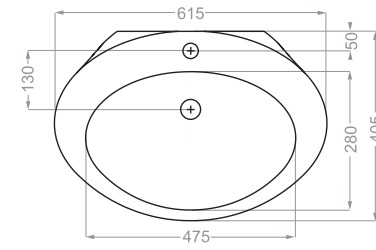

WASHBASIN

Technical Information (mm)

Depth :115

Technical Information (mm)

Depth :120

Technical Information (mm)

AISAN | آيسان

depth:130