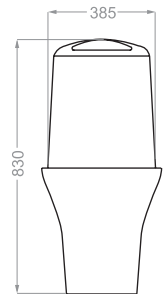

A gold floor lamp with a tall, slender, spiral-shaped base and a white, bowl-shaped shade. The lamp is positioned on the right side of the room, casting a warm glow.

Technical Information (mm)

Outlet diameter:90 S trap:215

Technical Information (mm)

Technical Information (mm)

Technical Information (mm)

Outlet diameter:75 S trap:200

Technical Information (mm)

Outlet diameter:95 S trap:230

Technical Information (mm)

پارمیس ۳ اینچ | PARMIS 3 inches 
ONE PIECE TOILET

Technical Information (mm)

Outlet diameter:100 S trap:210

پلاتوس | PLAUTUS 
ONE PIECE TOILET

Technical Information (mm)

Outlet diameter: 100

S trap: 190

Technical Information (mm)

Outlet diameter:100 S trap:190

Technical Information (mm)

AQUA | اکوا

S trap:230

CACTUS | کاکتوس

DIBA | ديبا

S trap:270 outlet diameter:90

Technical Information (mm)

GLAYOL | گلایل