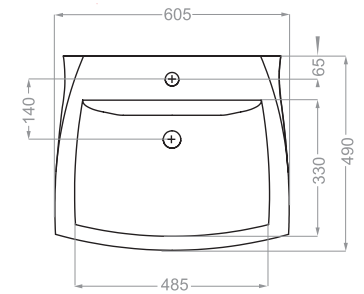

Depth: 100

Technical Information (mm)

Depth : 95

Technical Information (mm)

OPAL 55 Depth :125

Technical Information (mm)

OPAL 60 Depth : 120

Technical Information (mm)