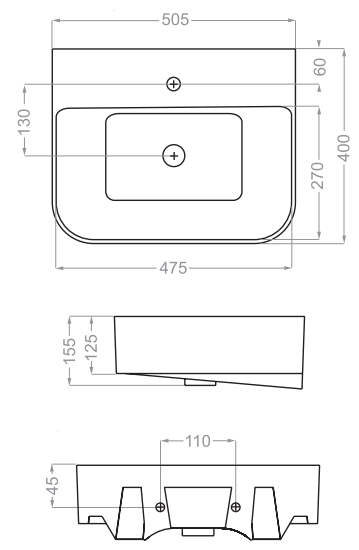

Depth :130

Technical Information (mm)

Technical Information (mm)

Depth :115

Technical Information (mm)

Depth : 110

Technical Information (mm)

Depth :90

Technical Information (mm)

Depth :120

Technical Information (mm)

UNIQUE 50 Depth :95

Technical Information (mm)

UNIQUE 70 Depth : 100

Technical Information (mm)

VICTORIA 60 Depth : 130

VICTORIA 87 Depth : 130

Technical Information (mm)

CACTUS | کاکتوس

Depth :120

PARNIAN | پرنیان

Depth :120

POLIANTHUS | پولیانтус

Depth :140 UNDER MOUNT | زیرسنگی

A gold floor lamp with a tall, slender, spiral-shaped base and a white, bowl-shaped shade. The lamp is positioned on the right side of the room, casting a warm glow.

Technical Information (mm)

Outlet diameter:90 S trap:215