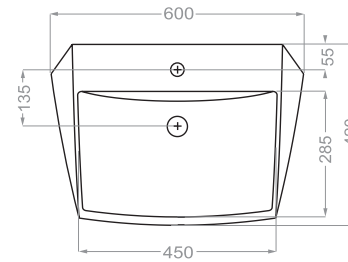

Technical Information (mm)

Depth :105

Technical Information (mm)

GRAVITY 60 Depth :120

Technical Information (mm)

GRAVITY 75 Depth :105

Technical Information (mm)

HELIA 65 Depth :130

HELIA 75 Depth :135

Technical Information (mm)

Technical Information (mm)

LIUNA 50 Depth : 100

Technical Information (mm)

LIUNA 65 Depth :115

LIUNA 75 Depth :115

Technical Information (mm)

Depth :105

Technical Information (mm)

Depth :130

Technical Information (mm)

Depth :95

Technical Information (mm)

Depth :120

Technical Information (mm)