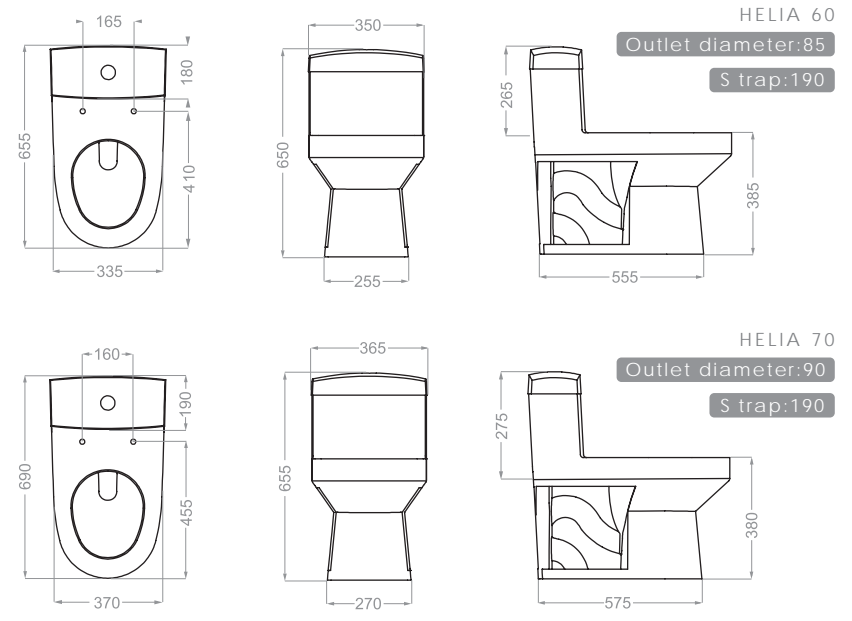

Technical Information (mm)