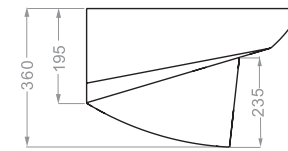

Technical Information (mm)

Depth :115